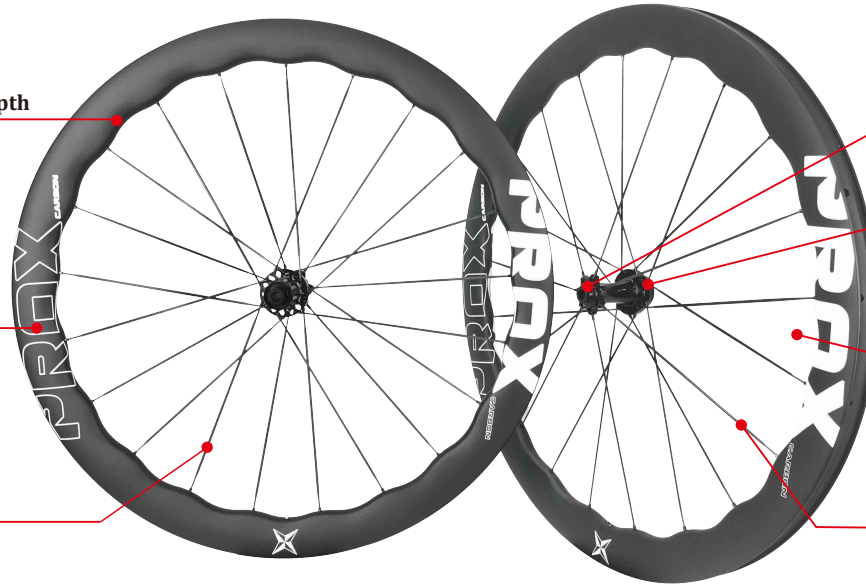

26mm and 28mm Width, Undulating Depth

Compatible for 700*25C-45C tire
(Tubeless Ready)

Bladed Carbon Spokes (ProX CS1)
Only 2.9g/pc!

LightCarbon C66DB Disc Hubs-Ceramic Bearings

36T Ratchet Freehub System
Shimano 11/12s or SRAM 12s XDR Optional

Precise Hand-built

21 spoke holes(14:7 ratio)

LightCarbon Ultra Light C66DB Ratchet System Full Carbon Spoke Road Wheels (Undulating Rims)

Model	C66DB-URD26-450-CS1 C66DB-URD26-450SL-CS1	C66DB-URD26-580-CS1 C66DB-URD26-580SL-CS1	C66DB-URD28-305-CS1 C66DB-URD28-305SL-CS1	C66DB-URD28-450-CS1 C66DB-URD28-450SL-CS1	C66DB-URD28-605-CS1 C66DB-URD28-605SL-CS1
Rim Drawing					
Rim Depth	45-50mm	53-58mm	30-35mm	45-50mm	60-65mm
Outer Width	25.5mm	25.5mm	28mm	28mm	28mm
Tire Type	Tubeless or Clincher	Tubeless or Clincher	Tubeless or Clincher	Tubeless or Clincher	Tubeless or Clincher
Hub	LightCarbon C66DB Disc	LightCarbon C66DB Disc	LightCarbon C66DB Disc	LightCarbon C66DB Disc	LightCarbon C66DB Disc
Front Size	12*100mm Thru Axle	12*100mm Thru Axle	12*100mm Thru Axle	12*100mm Thru Axle	12*100mm Thru Axle
Rear Size	12*142mm Thru Axle	12*142mm Thru Axle	12*142mm Thru Axle	12*142mm Thru Axle	12*142mm Thru Axle
Spoke	LightCarbon CS1	LightCarbon CS1	LightCarbon CS1	LightCarbon CS1	LightCarbon CS1
Tire Size (Recommended)	700*25C-40C	700*25C-40C	700*28C-45C	700*28C-45C	700*28C-45C
Weight (+/-3%)	1334g / 1274g	1434g / 1334g	1234g / 1154g	1354g / 1294g	1534g / 1434g