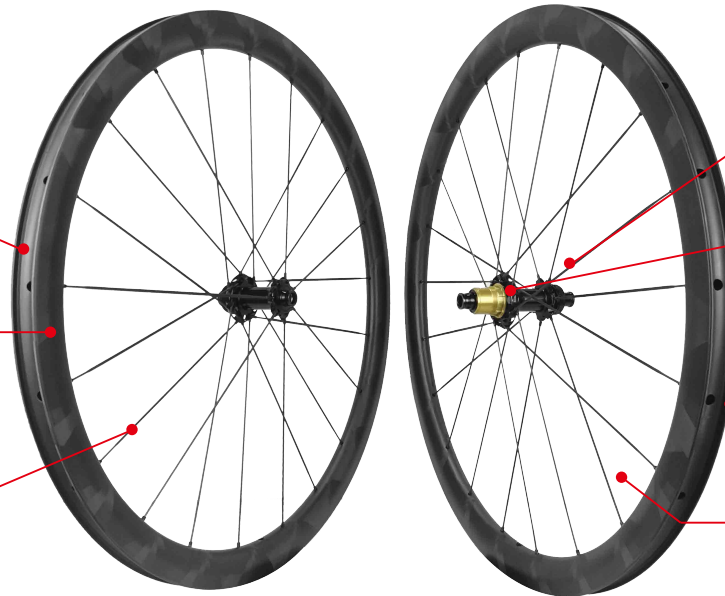

28mm width carbon rims

Nice butterfly weave

Bladed Carbon Spokes (ProX CS1) Only 2.9/pc!

LightCarbon C67DB Disc Hubs-Ceramic Bearings

36T Ratchet Freehub System
For Shimano 11/12s or SRAM XDR 12S

Compatible for 700*28C-45c tire (Tubeless Ready)

21 spoke holes (14:7 ratio)

LightCarbon Ultra Light C67DB Ratchet System Full Carbon Spoke Road Wheels (Butterfly Weave Rim)

Model	C67DB-BRD28-33C-CS1	C67DB-BRD28-38C-CS1	C67DB-BRD28-45C-CS1	C67DB-BRD28-55C-CS1
Rim Drawing				
Rim Depth	33mm	38mm	45mm	55mm
Rim Width	28mm Outer (21mm Inner)	28mm Outer (21mm Inner)	28mm Outer (21mm Inner)	28mm Outer (21mm Inner)
Tire Type	Tubeless or Clincher	Tubeless or Clincher	Tubeless or Clincher	Tubeless or Clincher
Hub	LightCarbon C67DB Disc	LightCarbon C67DB Disc	LightCarbon C67DB Disc	LightCarbon C67DB Disc
Front Size	12*100mm Thru-Axle	12*100mm Thru-Axle	12*100mm Thru-Axle	12*100mm Thru-Axle
Rear Size	12*142mm Thru-Axle	12*142mm Thru-Axle	12*142mm Thru-Axle	12*142mm Thru-Axle
Spoke	LightCarbon CS1	LightCarbon CS1	LightCarbon CS1	LightCarbon CS1
Tire Size (Recommended)	700*28C-45C	700*28C-45C	700*28C-45C	700*28C-45C
Weight (+/-3%)	1239g	1269g	1309g	1359g