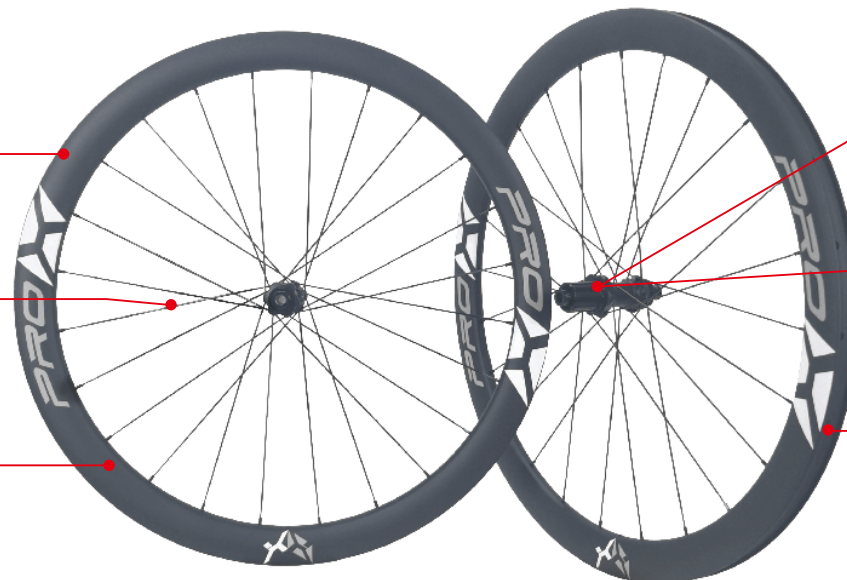

Compatible for 700*30C-50C tire (tubeless ready)

LightCarbon Premium DT350 Disc Brake 700C Gravel Carbon Wheels

Model	350DB-LCX28-1423	350DB-LCX33-1423	350DB-LZX33-1423	350DB-LCX44-1423	350DB-LZX44-1423
Rim Drawing					
Rim Depth	28mm	33mm	33mm	44mm	44mm
Rim Width	29mm	28mm	28mm	28mm	28mm
Tire Type	Tubeless or Clincher	Tubeless or Clincher	Tubeless or Clincher	Tubeless or Clincher	Tubeless or Clincher
Hub	DT350 Road disc	DT350 Road disc	DT350 Road disc	DT350 Road disc	DT350 Road disc
Front Size	12*100mm	12*100mm	12*100mm	12*100mm	12*100mm
Rear Size	12*142mm	12*142mm	12*142mm	12*142mm	12*142mm
Spoke	Pillar 1423	Pillar 1423	Pillar 1423	Pillar 1423	Pillar 1423
Tire Size (Recommended)	700*30C-50C	700*30C-50C	700*30C-50C	700*30C-50C	700*30C-50C
Weight (+/-3%)	1459g	1499g	1499g	1559g	1559g

Bead Hook and Hookless rims optional

Pillar 1423 spokes, Aero&strong

Precise Wheels Handbuilt

LightCarbon C52DB Disc Hubs-Ceramic Bearings

36T Ratchet Freehub System
Shimano 11/12s or Sram 12s XDR freehub optional

Compatible for 700*30C-50C tire (tubeless ready)

LightCarbon Mid-range C52DB Ratchet System Hub Disc Brake 700C Gravel Carbon Wheels

Model	C52DB-LCX28-1423	C52DB-LCX33-1423	C52DB-LZX33-1423	C52DB-LCX44-1423	C52DB-LZX44-1423
Rim Drawing					
Rim Depth	28mm	33mm	33mm	44mm	44mm
Rim Width	29mm	28mm	28mm	28mm	28mm
Tire Type	Tubeless or Clincher	Tubeless or Clincher	Tubeless or Clincher	Tubeless or Clincher	Tubeless or Clincher
Hub	LightCarbon C52DB Disc	LightCarbon C52DB Disc	LightCarbon C52DB Disc	LightCarbon C52DB Disc	LightCarbon C52DB Disc
Front Size	12*100mm	12*100mm	12*100mm	12*100mm	12*100mm
Rear Size	12*142mm	12*142mm	12*142mm	12*142mm	12*142mm
Spoke	Pillar 1423	Pillar 1423	Pillar 1423	Pillar 1423	Pillar 1423
Tire Size (Recommended)	700*30C-50C	700*30C-50C	700*30C-50C	700*30C-50C	700*30C-50C
Weight (+/-3%)	1440g	1480g	1480g	1540g	1540g