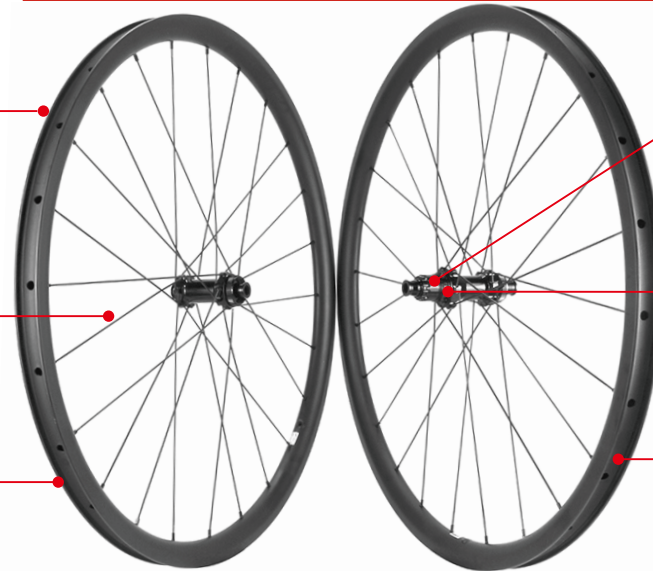

Compatible for 700*30C-50C tire (tubeless ready)

LightCarbon Mid-range C52DB Ratchet System Hub Disc Brake 700C Gravel Carbon Wheels

Model	C52DB-LCX28-1423	C52DB-LCX33-1423	C52DB-LZX33-1423	C52DB-LCX44-1423	C52DB-LZX44-1423
Rim Drawing					
Rim Depth	28mm	33mm	33mm	44mm	44mm
Rim Width	29mm	28mm	28mm	28mm	28mm
Tire Type	Tubeless or Clincher	Tubeless or Clincher	Tubeless or Clincher	Tubeless or Clincher	Tubeless or Clincher
Hub	LightCarbon C52DB Disc	LightCarbon C52DB Disc	LightCarbon C52DB Disc	LightCarbon C52DB Disc	LightCarbon C52DB Disc
Front Size	12*100mm	12*100mm	12*100mm	12*100mm	12*100mm
Rear Size	12*142mm	12*142mm	12*142mm	12*142mm	12*142mm
Spoke	Pillar 1423	Pillar 1423	Pillar 1423	Pillar 1423	Pillar 1423
Tire Size (Recommended)	700*30C-50C	700*30C-50C	700*30C-50C	700*30C-50C	700*30C-50C
Weight (+/-3%)	1440g	1480g	1480g	1540g	1540g

Bead Hook and Hookless rims optional

Pillar 1423 spokes, Aero&strong

Precise Wheels Handbuilt

LightCarbon 28DB Economical Disc Brake Hubs

6-Pawl Freehub System
Shimano 11/12s or SRAM 12s XDR Optional

Compatible for 700*30C-50C tire (tubeless ready)

LightCarbon Affordable 28DB Disc Brake 700C Gravel Carbon Wheels

Model	28DB-LCX28-1423	28DB-LCX33-1423	28DB-LZX33-1423	28DB-LCX44-1423	28DB-LZX44-1423
Rim Drawing					
Rim Depth	28mm	33mm	33mm	44mm	44mm
Rim Width	29mm	28mm	28mm	28mm	28mm
Tire Type	Tubeless or Clincher	Tubeless or Clincher	Tubeless or Clincher	Tubeless or Clincher	Tubeless or Clincher
Hub	LightCarbon 28DB Disc	LightCarbon 28DB Disc	LightCarbon 28DB Disc	LightCarbon 28DB Disc	LightCarbon 28DB Disc
Front Size	12*100mm	12*100mm	12*100mm	12*100mm	12*100mm
Rear Size	12*142mm	12*142mm	12*142mm	12*142mm	12*142mm
Spoke	Pillar 1423	Pillar 1423	Pillar 1423	Pillar 1423	Pillar 1423
Tire Size (Recommended)	700*30C-50C	700*30C-50C	700*30C-50C	700*30C-50C	700*30C-50C
Weight (+/-3%)	1447g	1487g	1487g	1547g	1547g