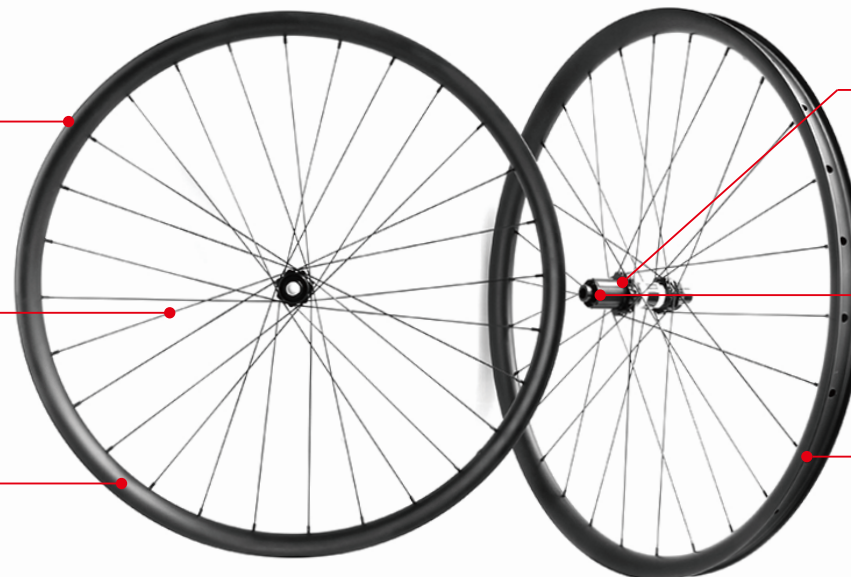

XC/TR/AM/EN rims optional

Pillar 1423 spokes, strong&stiff

Precise Wheels Handbuilt

DT Swiss 350 MTB Boost Hubs
(We also have DT180, DT240 hubs)

Ratchet Freehub System
Shimano 11s, Microspline 12s or SRAM XD optional

Tubeless Ready

LightCarbon Premium DT350 Mountain Bike Boost Carbon Wheels

Model	350MB-AD930-Race	350MB-AD930GP-Race	350MB-AD933-Race	350MB-AD933GP-Race	350MB-AD938-AM-Race	350MB-AD940-Race
Rim Drawing						
Rim Offset	2.6mm	2.6mm	3mm	3mm	3mm	3.5mm
Rim Width	30mm	30mm	33mm	33mm	38mm	40mm
Tire Type	Tubeless or Clincher	Tubeless or Clincher	Tubeless or Clincher	Tubeless or Clincher	Tubeless or Clincher	Tubeless or Clincher
Hub	DT350 Boost	DT350 Boost	DT350 Boost	DT350 Boost	DT350 Boost	DT350 Boost
Front Size	15*110mm	15*110mm	15*110mm	15*110mm	15*110mm	15*110mm
Rear Size	12*148mm	12*148mm	12*148mm	12*148mm	12*148mm	12*148mm
Spoke	Sapim Race	Sapim Race	Sapim Race	Sapim Race	Sapim Race	Sapim Race
Tire Size (Recommended)	29*2.0"-2.4"	29*2.0"-2.4"	29*2.1"-2.5"	29*2.1"-2.5"	29*2.3"-2.8"	29*2.35"-3.0"
Weight (+/-3%)	1486g	1386g	1526g	1446g	1666g	1746g