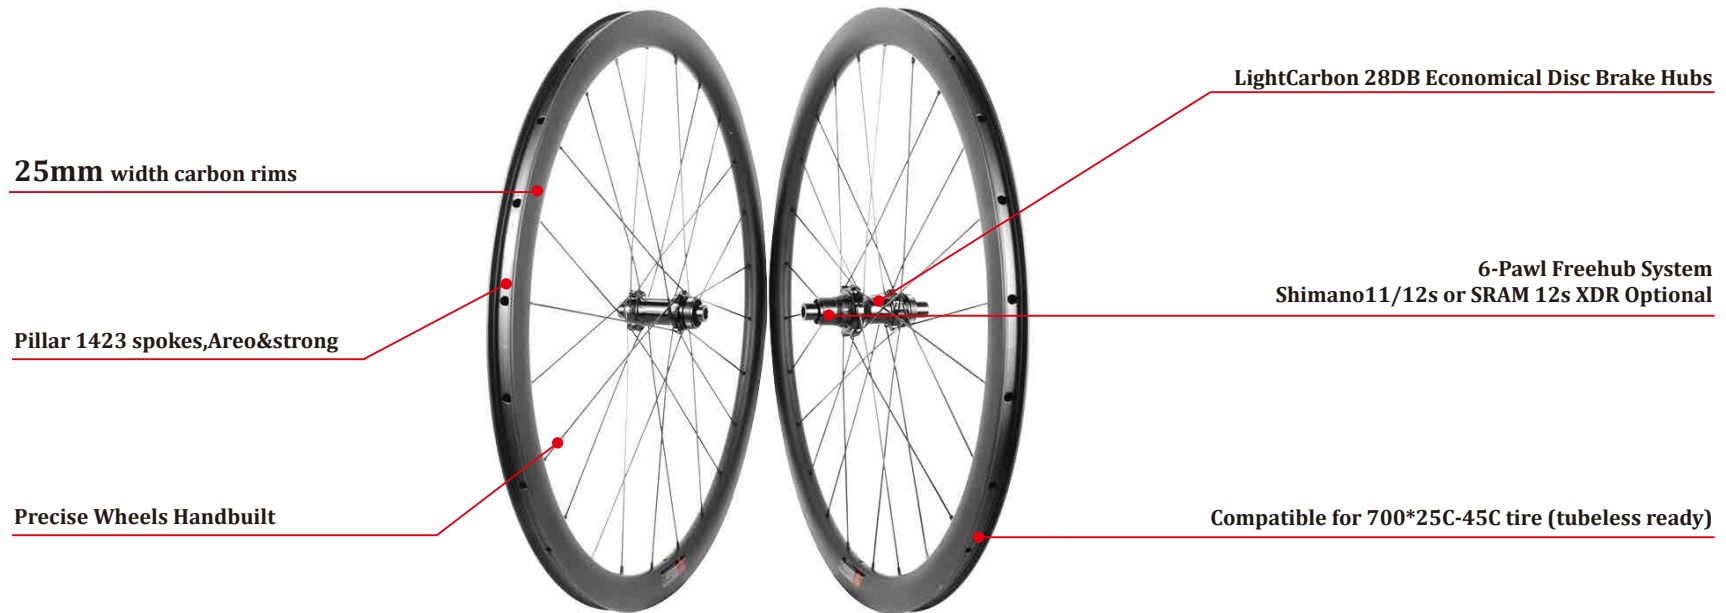

Undulating Rim Depth

with Decal and without Decal optional

Pillar 1423 spokes, Aero & strong

Precise Wheels Handbuilt

LightCarbon C52DB Disc Hubs-Ceramic Bearings

36T Ratchet Freehub System
Shimano 11/12s or Sram 12s XDR freehub optional

28mm and 29mm Width Carbon Rims Optional

LightCarbon Mid-range C52DB Ratchet System Hub Carbon Road Wheels (Undulating Rims)

Model	C52DB-URD26-450-1423 C52DB-URD26-450SL-1423	C52DB-URD28-450-1423 C52DB-URD28-450SL-1423	C52DB-URD28-556-1423 C52DB-URD28-556SL-1423
Rim Drawing			
Rim Depth	45-50mm	45-50mm	55-60mm
Outer Width	25.5mm	28mm	28mm
Tire Type	Tubeless or Clincher	Tubeless or Clincher	Tubeless or Clincher
Hub	LightCarbon C52DB Road Disc	LightCarbon C52DB Road Disc	LightCarbon C52DB Road Disc
Front Size	12*100mm Thru-Axle	12*100mm Thru-Axle	12*100mm Thru-Axle
Rear Size	12*142mm Thru-Axle	12*142mm Thru-Axle	12*142mm Thru-Axle
Spoke	Pillar 1423	Pillar 1423	Pillar 1423
Tire Size (Recommended)	700*25C-40C	700*28C-45C	700*28C-45C
Weight (+/-3%)	1580g / 1520g	1600g / 1540g	1740g / 1700g