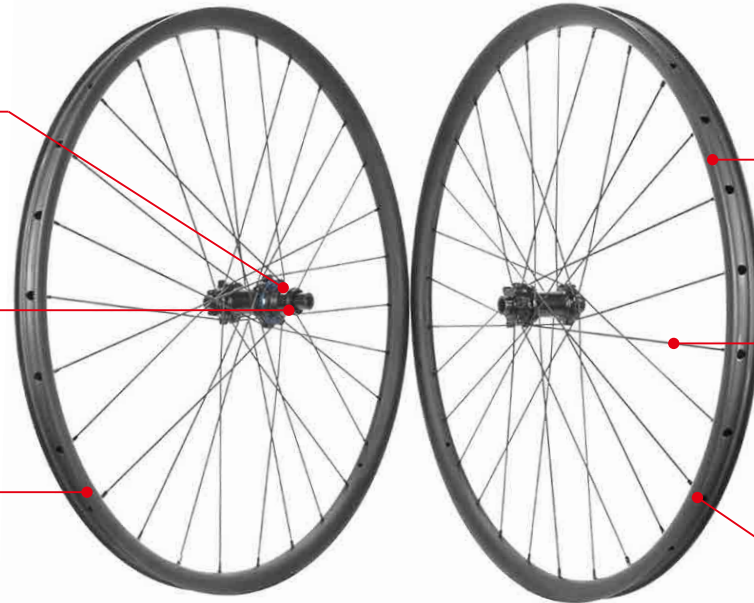

LightCarbon 87MB MTB Boost Hub
6-bolt and Center Lock optional

6-Pawl Freehub System
Shimano 11s, Microspline 12s or SRAM XD optional

Tubeless Ready

XC/TR/AM/EN rims optional

Pillar 1423 spokes, strong&stiff

Precise Wheels Handbuilt

LightCarbon Budget 87MB Mountain Bike Boost Carbon Wheels

Model	87MB-AD930-1423	87MB-AD930GP-1423	87MB-AD933-1423	87MB-AD933GP-1423	87MB-AD938-AM-1423	87MB-AD940-1423
Rim Drawing						
Rim Offset	2.6mm	2.6mm	3mm	3mm	3mm	3.5mm
Rim Width	30mm	30mm	33mm	33mm	38mm	40mm
Tire Type	Tubeless or Clincher	Tubeless or Clincher	Tubeless or Clincher	Tubeless or Clincher	Tubeless or Clincher	Tubeless or Clincher
Hub	LightCarbon 87MB	LightCarbon 87MB	LightCarbon 87MB	LightCarbon 87MB	LightCarbon 87MB	LightCarbon 87MB
Front Size	15*110mm	15*110mm	15*110mm	15*110mm	15*110mm	15*110mm
Rear Size	12*148mm	12*148mm	12*148mm	12*148mm	12*148mm	12*148mm
Spoke	Pillar 1423	Pillar 1423	Pillar 1423	Pillar 1423	Pillar 1423	Pillar 1423
Tire Size (Recommended)	29*2.0"-2.4"	29*2.0"-2.4"	29*2.1"-2.5"	29*2.1"-2.5"	29*2.3"-2.8"	29*2.35"-3.0"
Weight (+/-3%)	1518g	1418g	1558g	1478g	1678g	1778g