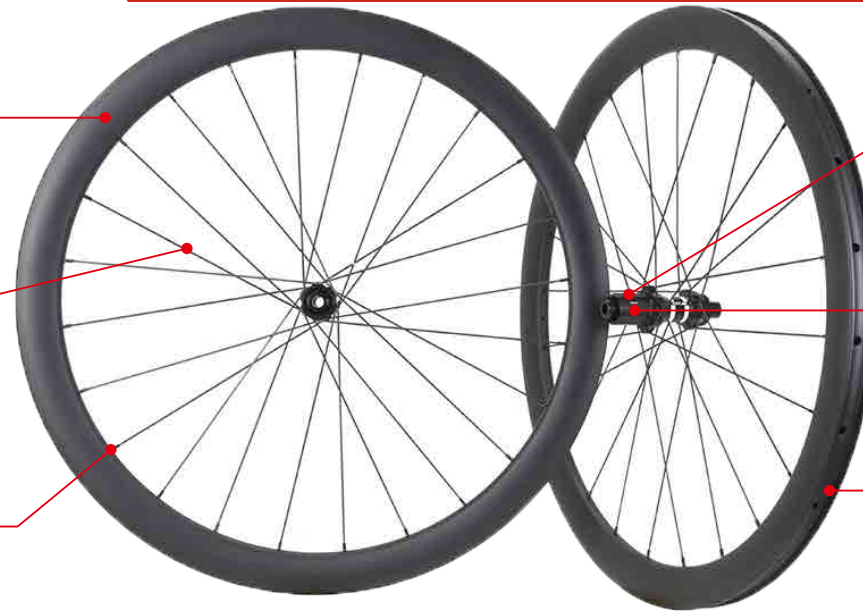

Bead Hook and Hookless rims optional

Pillar 1423 spokes, Aero&strong

Precise Wheels Handbuilt

DT Swiss 350 Disc Brake Hubs
(We also have DT180, DT240 hubs)

Ratchet Freehub System
Shimano 11/12s or Sram 12s XDR freehub optional

Compatible for 700*30C-50C tire (tubeless ready)

LightCarbon Premium DT350 Disc Brake 700C Gravel Carbon Wheels

Model	350DB-LCX28-1423	350DB-LCX33-1423	350DB-LZX33-1423	350DB-LCX44-1423	350DB-LZX44-1423
Rim Drawing					
Rim Depth	28mm	33mm	33mm	44mm	44mm
Rim Width	29mm	28mm	28mm	28mm	28mm
Tire Type	Tubeless or Clincher	Tubeless or Clincher	Tubeless or Clincher	Tubeless or Clincher	Tubeless or Clincher
Hub	DT350 Road disc	DT350 Road disc	DT350 Road disc	DT350 Road disc	DT350 Road disc
Front Size	12*100mm	12*100mm	12*100mm	12*100mm	12*100mm
Rear Size	12*142mm	12*142mm	12*142mm	12*142mm	12*142mm
Spoke	Pillar 1423	Pillar 1423	Pillar 1423	Pillar 1423	Pillar 1423
Tire Size (Recommended)	700*30C-50C	700*30C-50C	700*30C-50C	700*30C-50C	700*30C-50C
Weight (+/-3%)	1459g	1499g	1499g	1559g	1559g